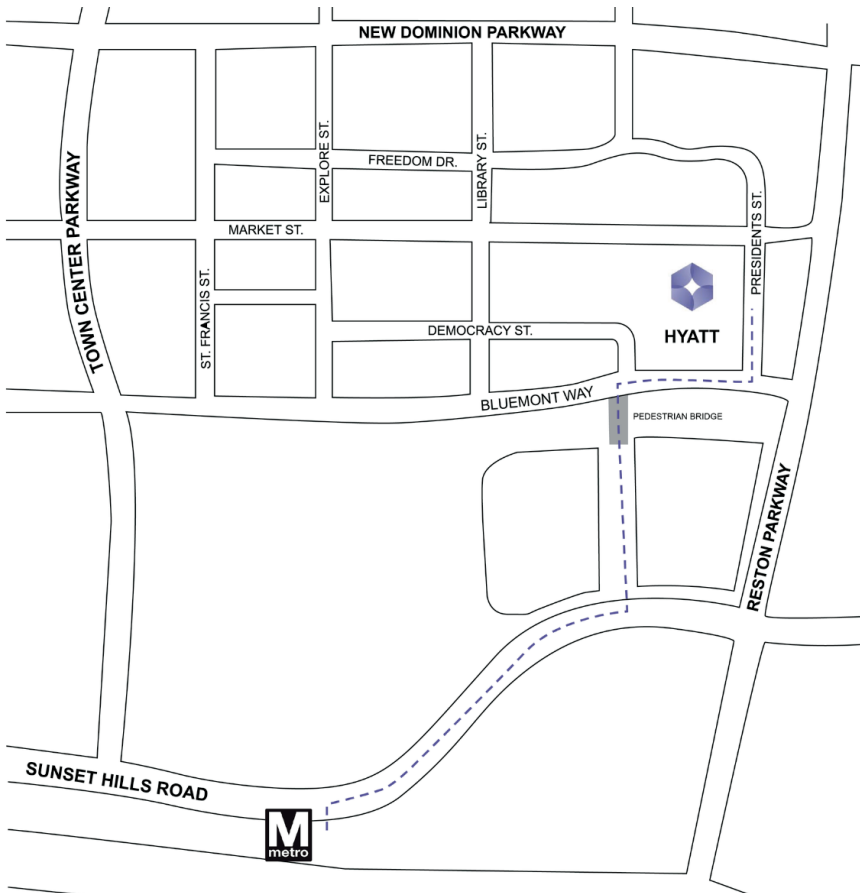

SHUTTLE INSTRUCTIONS

Reston Town Center is connecting major destinations in RTC with a brand new metro shuttle service, linkRTC. Experience safe, convenient, and reliable connections throughout Reston Town Center.

Every 15 Minutes (M-F, 7AM – 7PM) at these stops:

1. RTC Metro Station
2. Discovery Square
3. Window Plaza
4. Explorer St.
5. Pavillion/ Mercury Fountain
6. Hyatt Regency Reston

More information about linkRTC visit linkRTC.org/shuttle

WALKING INSTRUCTIONS

TOTAL DISTANCE: 0.8 MILES

LEAVING FROM THE HOTEL'S FRONT DRIVE

HEAD RIGHT TOWARD BLUEMONT WAY

TURN RIGHT ONTO BLUEMONT WAY

CROSS THE STREET AT THE CORNER OF DEMOCRACY ST.

TAKE THE PEDESTRIAN BRIDGE

FOLLOW THE SIDEWALK TO SUNSET HILLS RD.

TURN RIGHT ON SUNSET HILLS RD.

METRO ENTRANCE WILL BE ON YOUR LEFT

FOR TRAIN SCHEDULES VISIT WMATA.COM