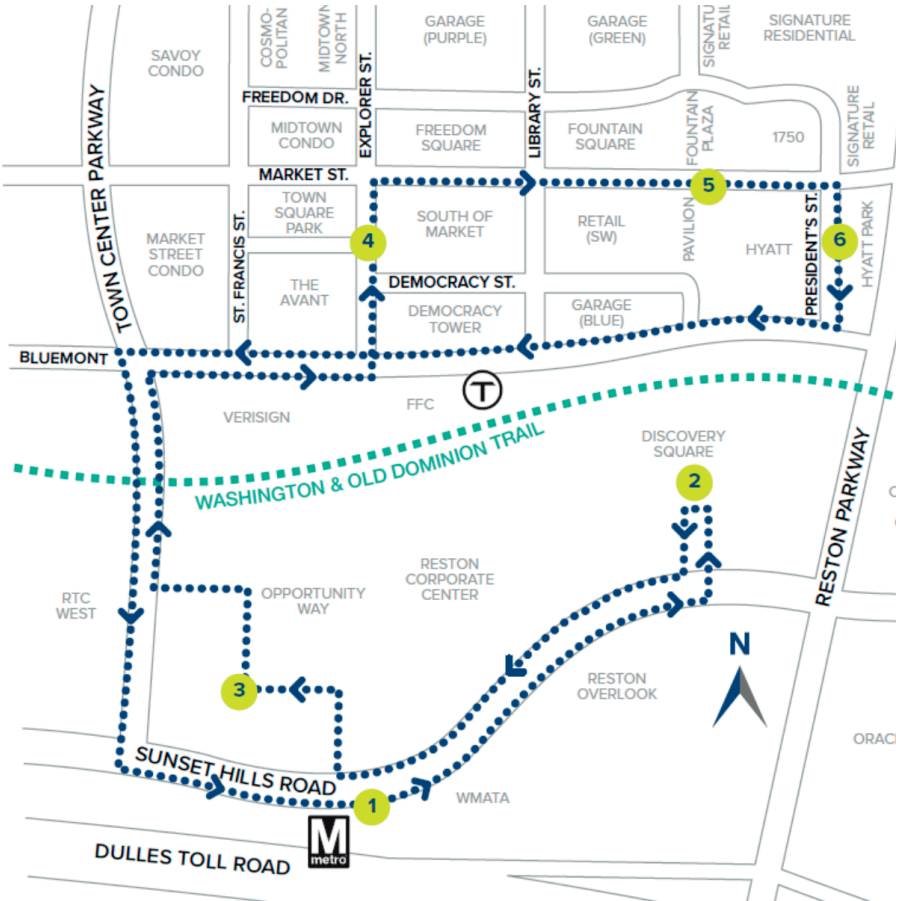

SHUTTLE INSTRUCTIONS

Reston Town Center is connecting major destinations in RTC with a brand new metro shuttle service, linkRTC. Experience safe, convenient, and reliable connections throughout Reston Town Center.

Every 15 Minutes (M-F, 7AM – 7PM) at these stops:

1. RTC Metro Station
2. Discovery Square
3. Window Plaza
4. Explorer St.
5. Pavillion/ Mercury Fountain
6. Hyatt Regency Reston

More information about linkRTC visit linkRTC.org/shuttle

WALKING INSTRUCTIONS

TOTAL DISTANCE: 0.8 MILES

LEAVING FROM THE HOTEL'S FRONT DRIVE

HEAD RIGHT TOWARD BLUEMONT WAY

TURN RIGHT ONTO BLUEMONT WAY

CROSS THE STREET AT THE CORNER OF DEMOCRACY ST.

TAKE THE PEDESTRIAN BRIDGE

FOLLOW THE SIDEWALK TO SUNSET HILLS RD.

TURN RIGHT ON SUNSET HILLS RD.

METRO ENTRANCE WILL BE ON YOUR LEFT

FOR TRAIN SCHEDULES VISIT WMATA.COM